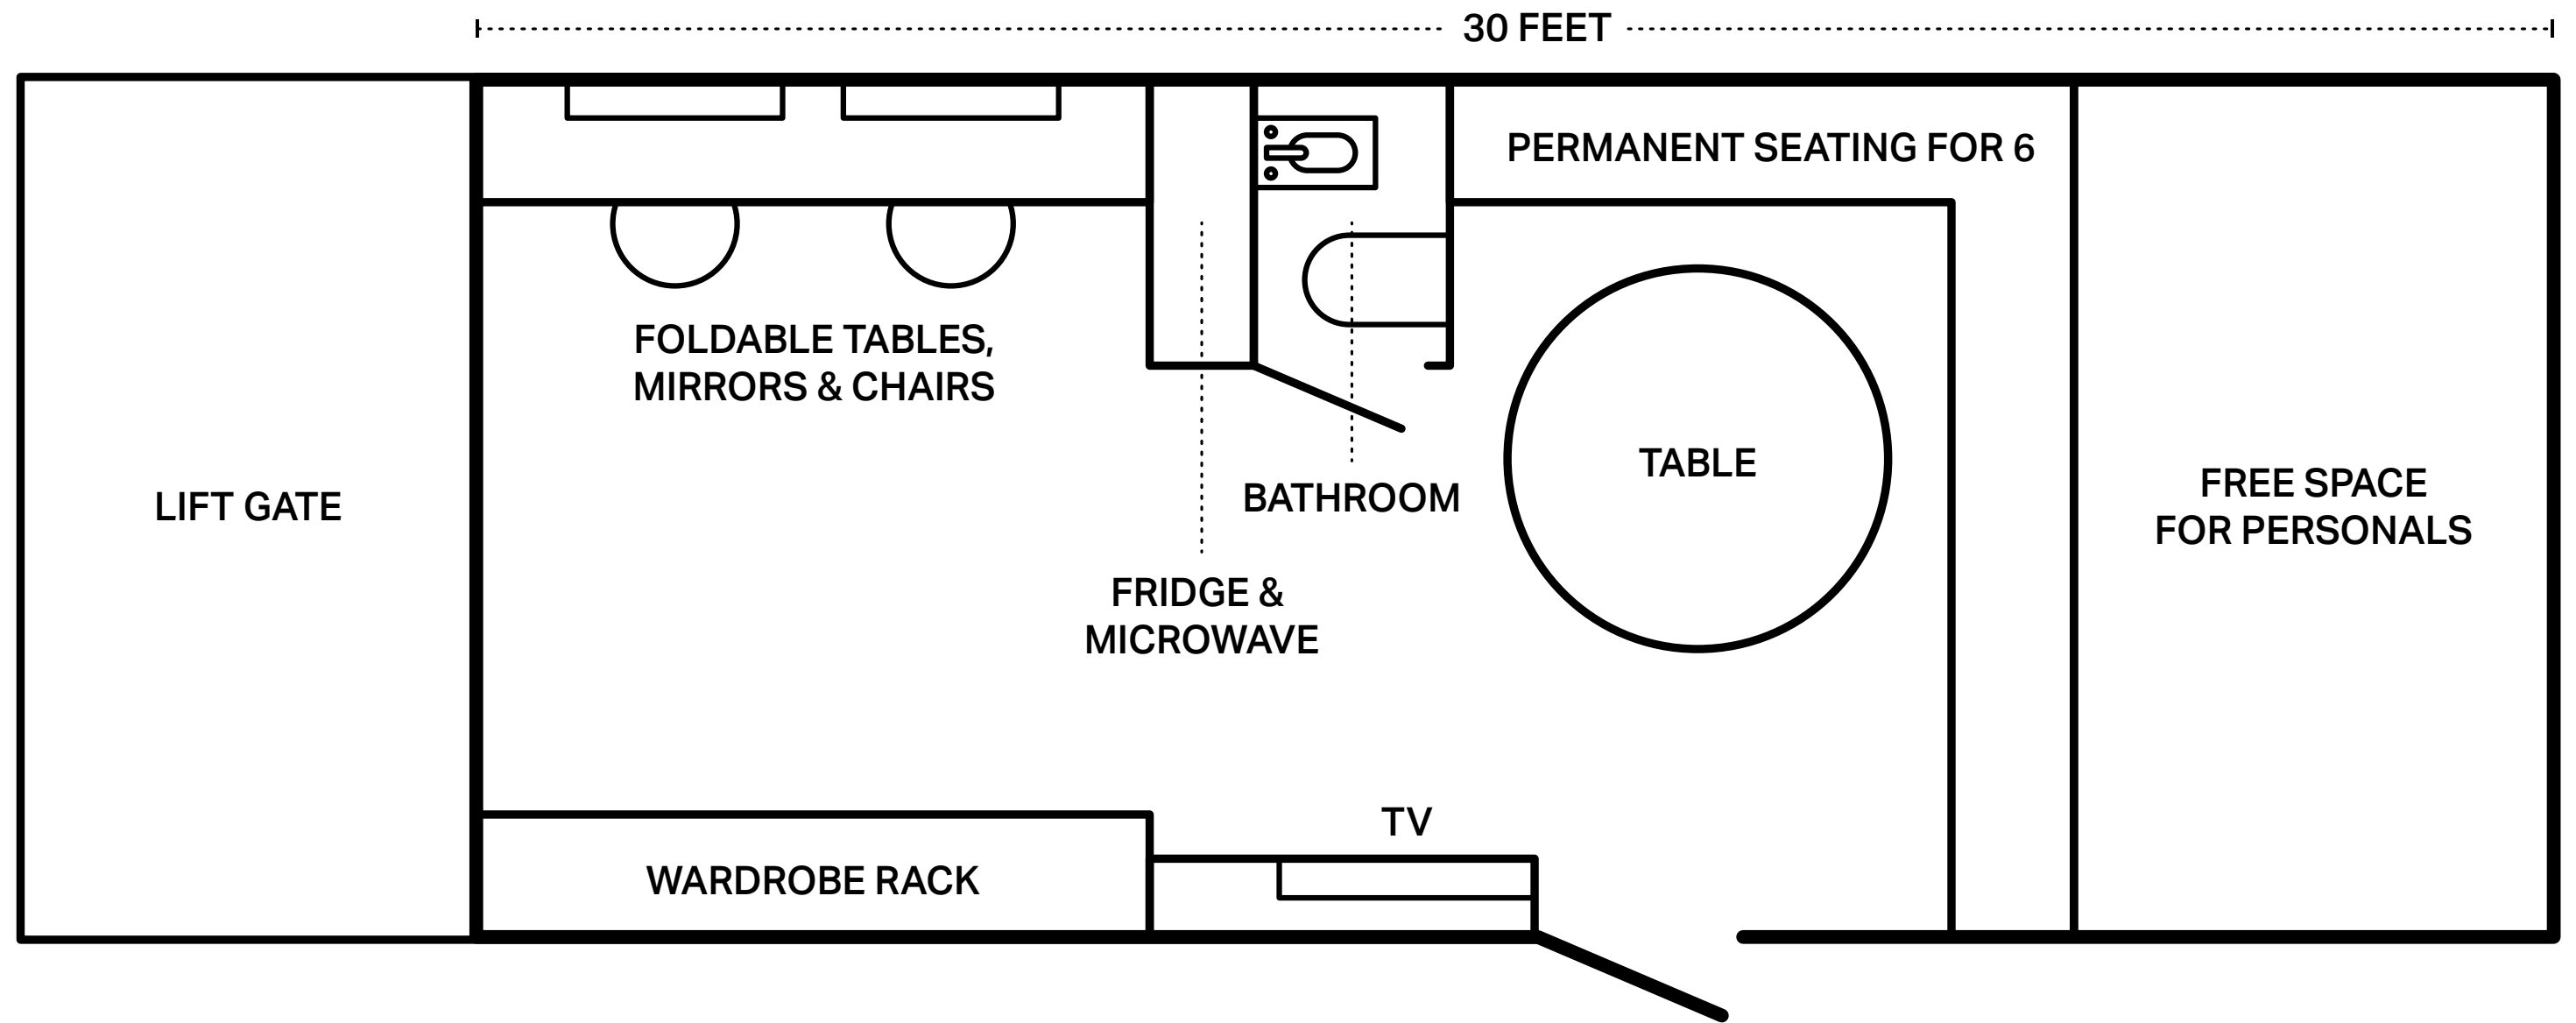

THE JACK & JILL

30 FOOT HAIR & MAKEUP PRODUCTION TRAILER

RENTAL INCLUDES:

- DRIVER
- DELIVERY & PICKUP
- ALL SERVICING & MAINTENANCE
- FRESH WATER REFILLS
- GENERATOR & GAS