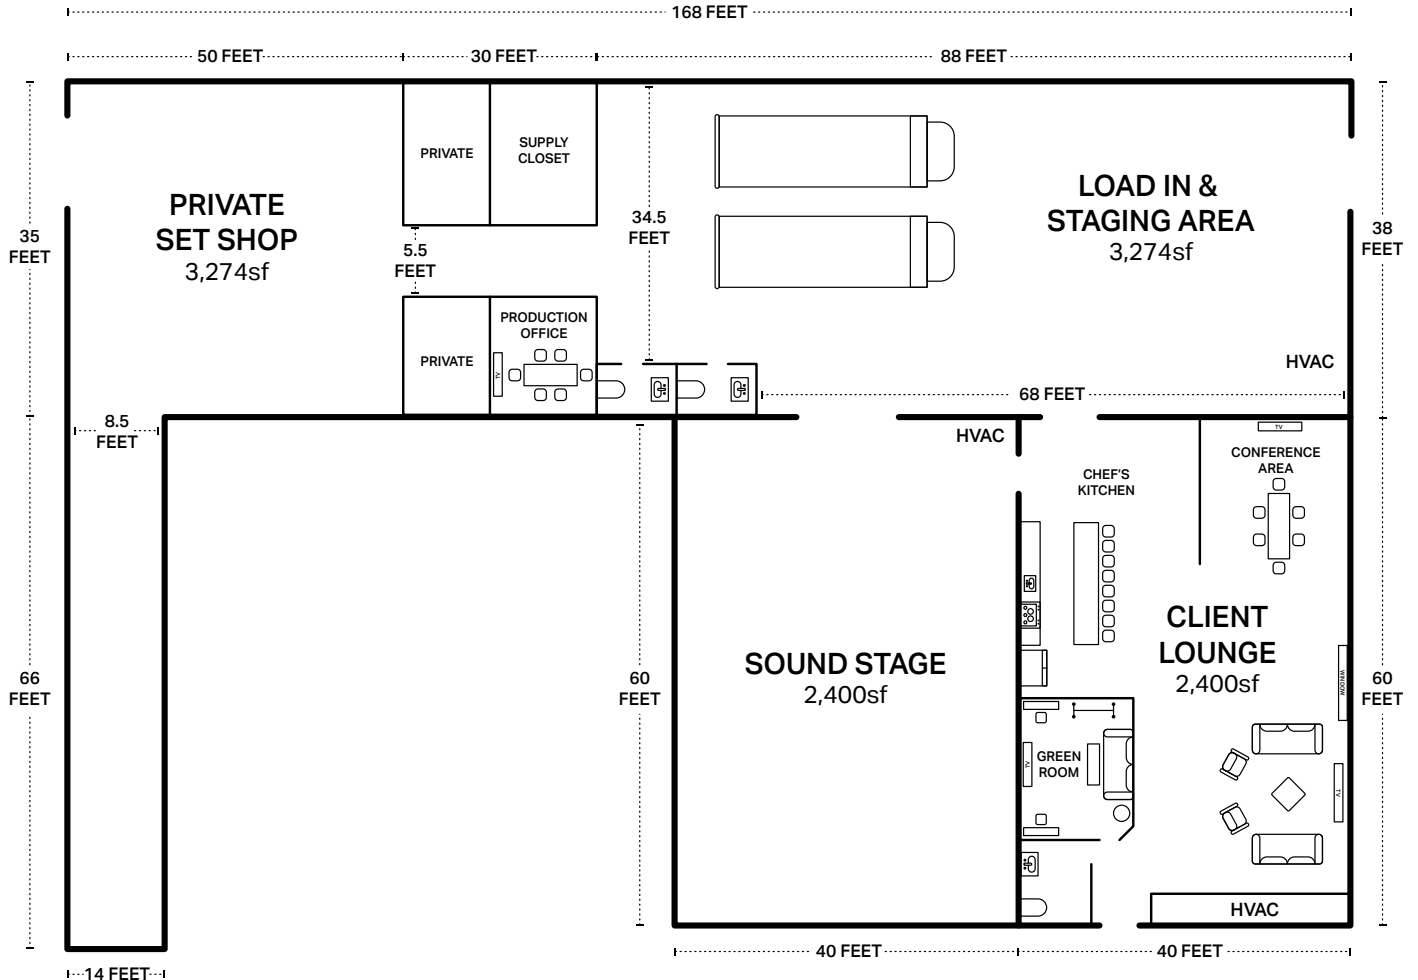

## 11,576 sf facility

2,400sf client lounge

2,400sf sound stage

14 ft ceilings

drive in capable

load-in stage door

concrete floors

customizeable grid

12 circuits on ceiling (20amp)

2 lunch boxes (100 amp)

26" HD Panasonic LCD Monitor

C-Stands

sonos stereo system

wifi

3 smart televisions

record player

commercial reach-in refrigerator

electric range (5 burners)

oven, dishwasher, sink

fully stocked coffee station

purified water cooler

temperature controlled wardrobe rack

2 HMU stations

full length mirror

steamer

private set shop

3 restrooms

production office

conference table

mac mini

camera feeds to production office & conference area TVs